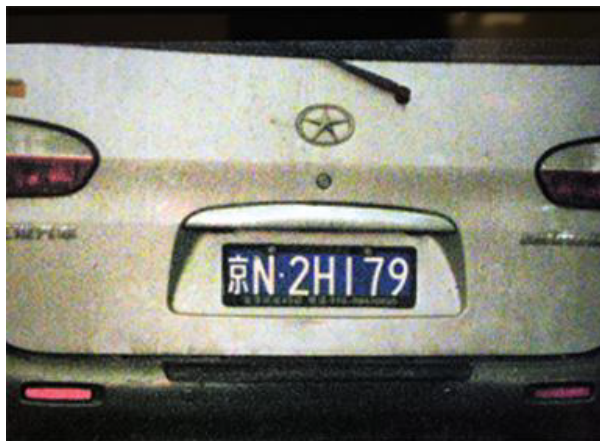

Color Low-light Night Vision Investigation System

The device can be used in low-light environment at night. The video it takes are full colour and high definition which can be as evidence presented to court.

Product description

Features

- It can be used in low-light environment at night.
- The video it takes are full colour and high definition which can be as evidence presented to court.
- The color minimum illumination can reach 0.000001lux.
- Variable-focus professional photographic lens ((120-300 mm) with large aperture.
- 7 inches full HD touch screen, SSD hard disk video camera .
- Portable integrated design, built-in high density lithium battery pack (working time \geq 3 hours)
- It can recognize clearly the face and car plate number @ 500m away.
- VR (Optional)
- Laser supplement light (Optional)

Shooting pictures from 500meters (no extra light at night)